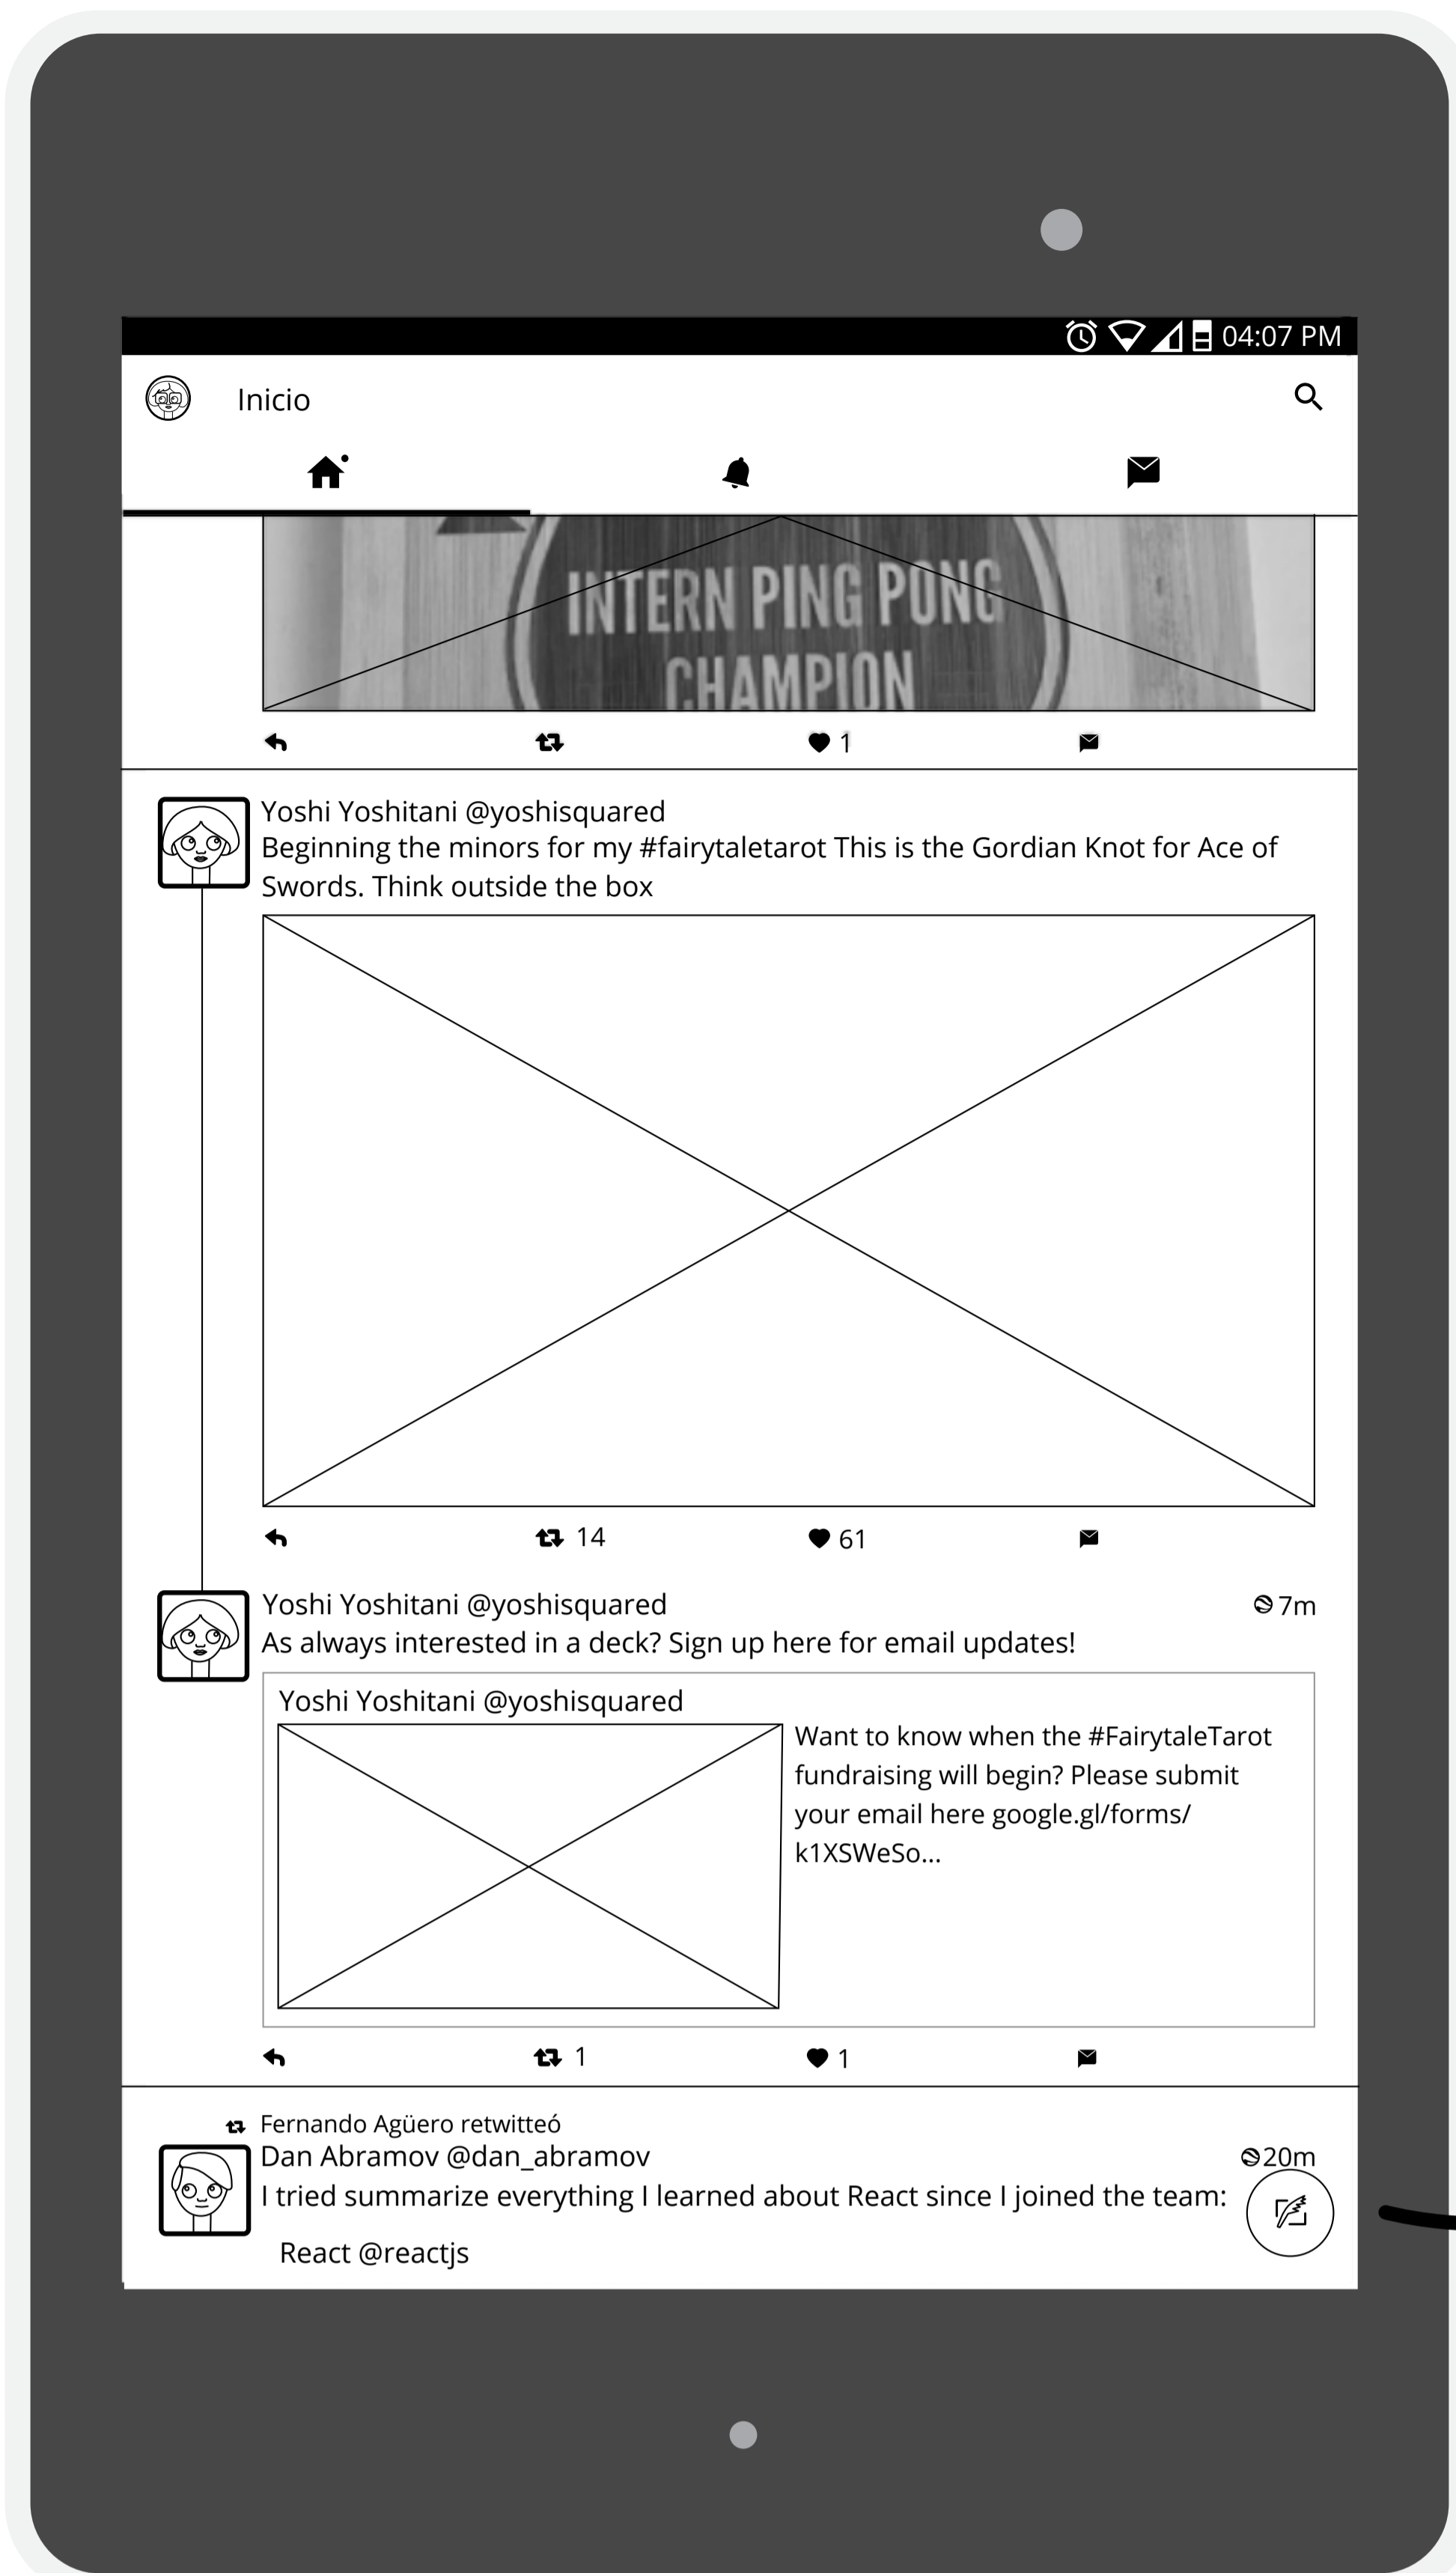

Task #1

Embed an animated gift into a tweet.

Tap to create a new message

Crete a message

Tap in "Gif" to add an animated gif

Tap and type on the search bar to find the gif that you want to include...

Default twitter's gif grid.

Results are shown in a very small format, you can't read the animated gifts.

Suggested change:

Tap and hold to see a preview of the gif, before choosing the one you want to use.

Credits

Gravity Falls Gnome by: www.kidsplaycolor.com
Finger: "Designed by Freepik.com"