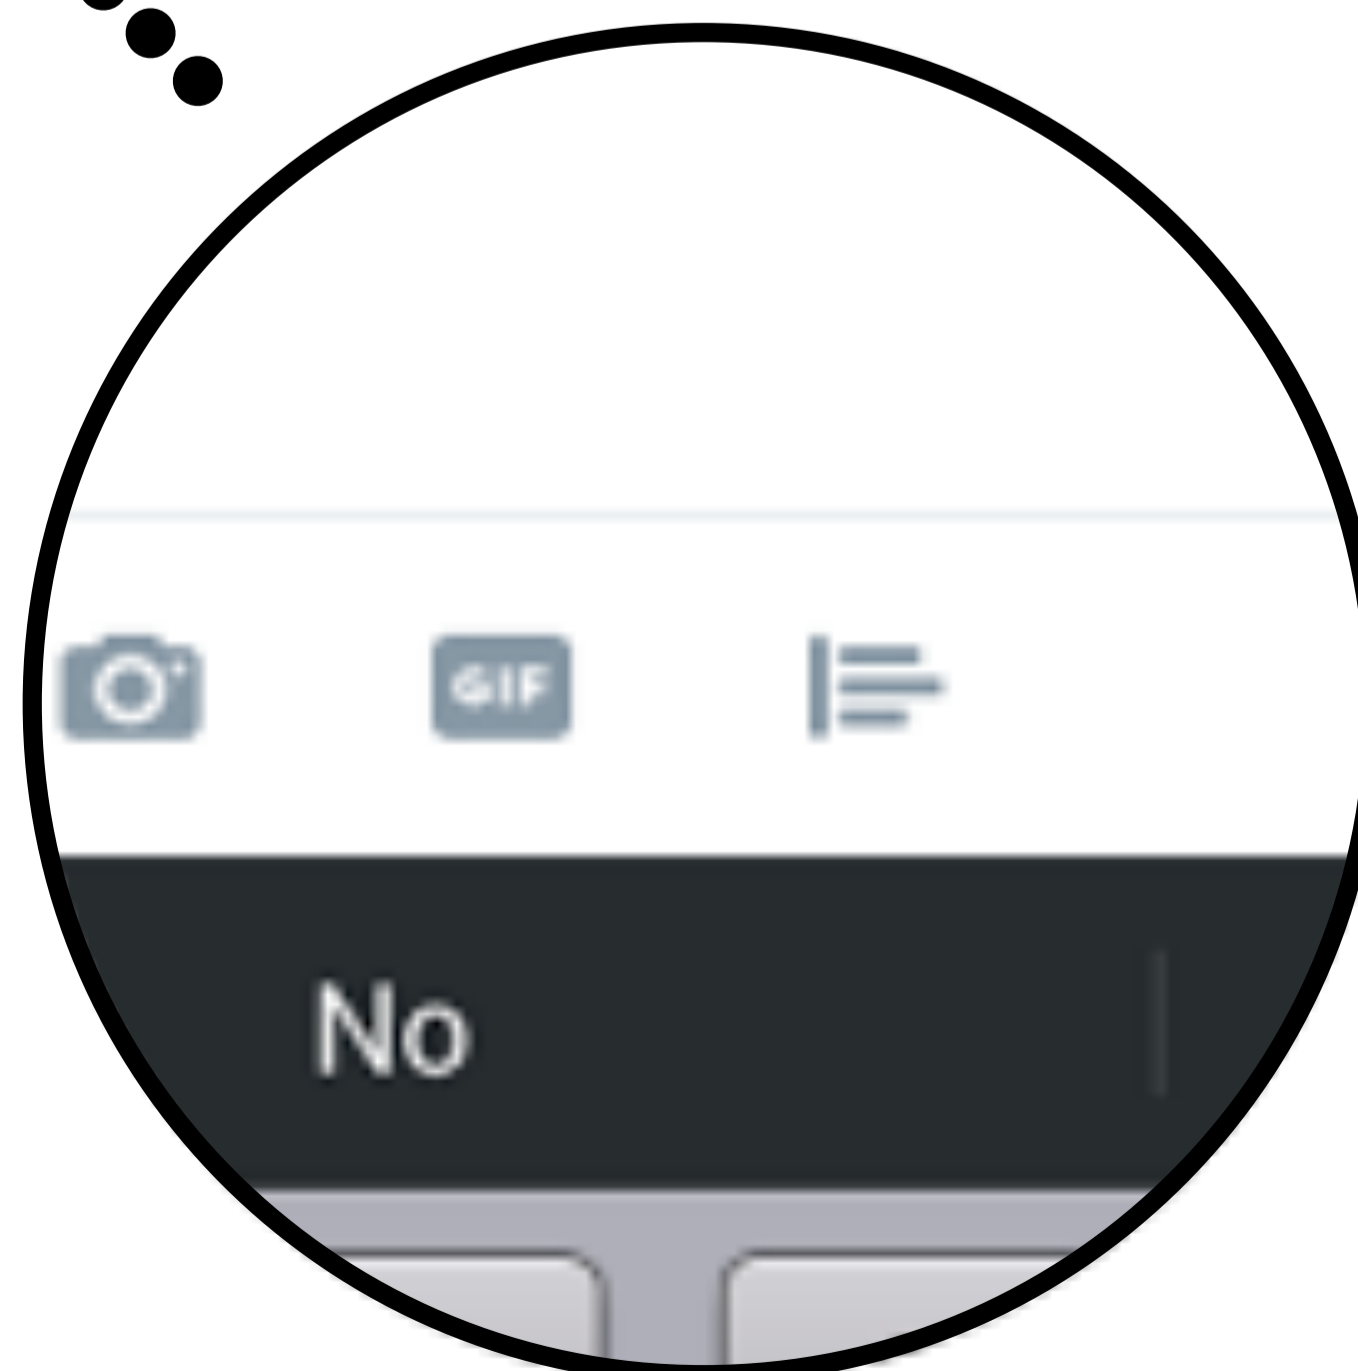

Task #1

Embed an animated gift into a tweet.

Tap to create a new message

Crete a message

Tap in "Gif" to add an animated gif

Tap and type on the search bar to find the gif that you want to include...

Default twitter's gif grid.

Results are shown in a very small format, you can't read the animated gifts.

Suggested change:

Tap and hold to see a preview of the gif, before choosing the one you want to use.

Credits

Gravity Falls Gnome by: www.kidsplaycolor.com
Finger: "Designed by Freepik.com"