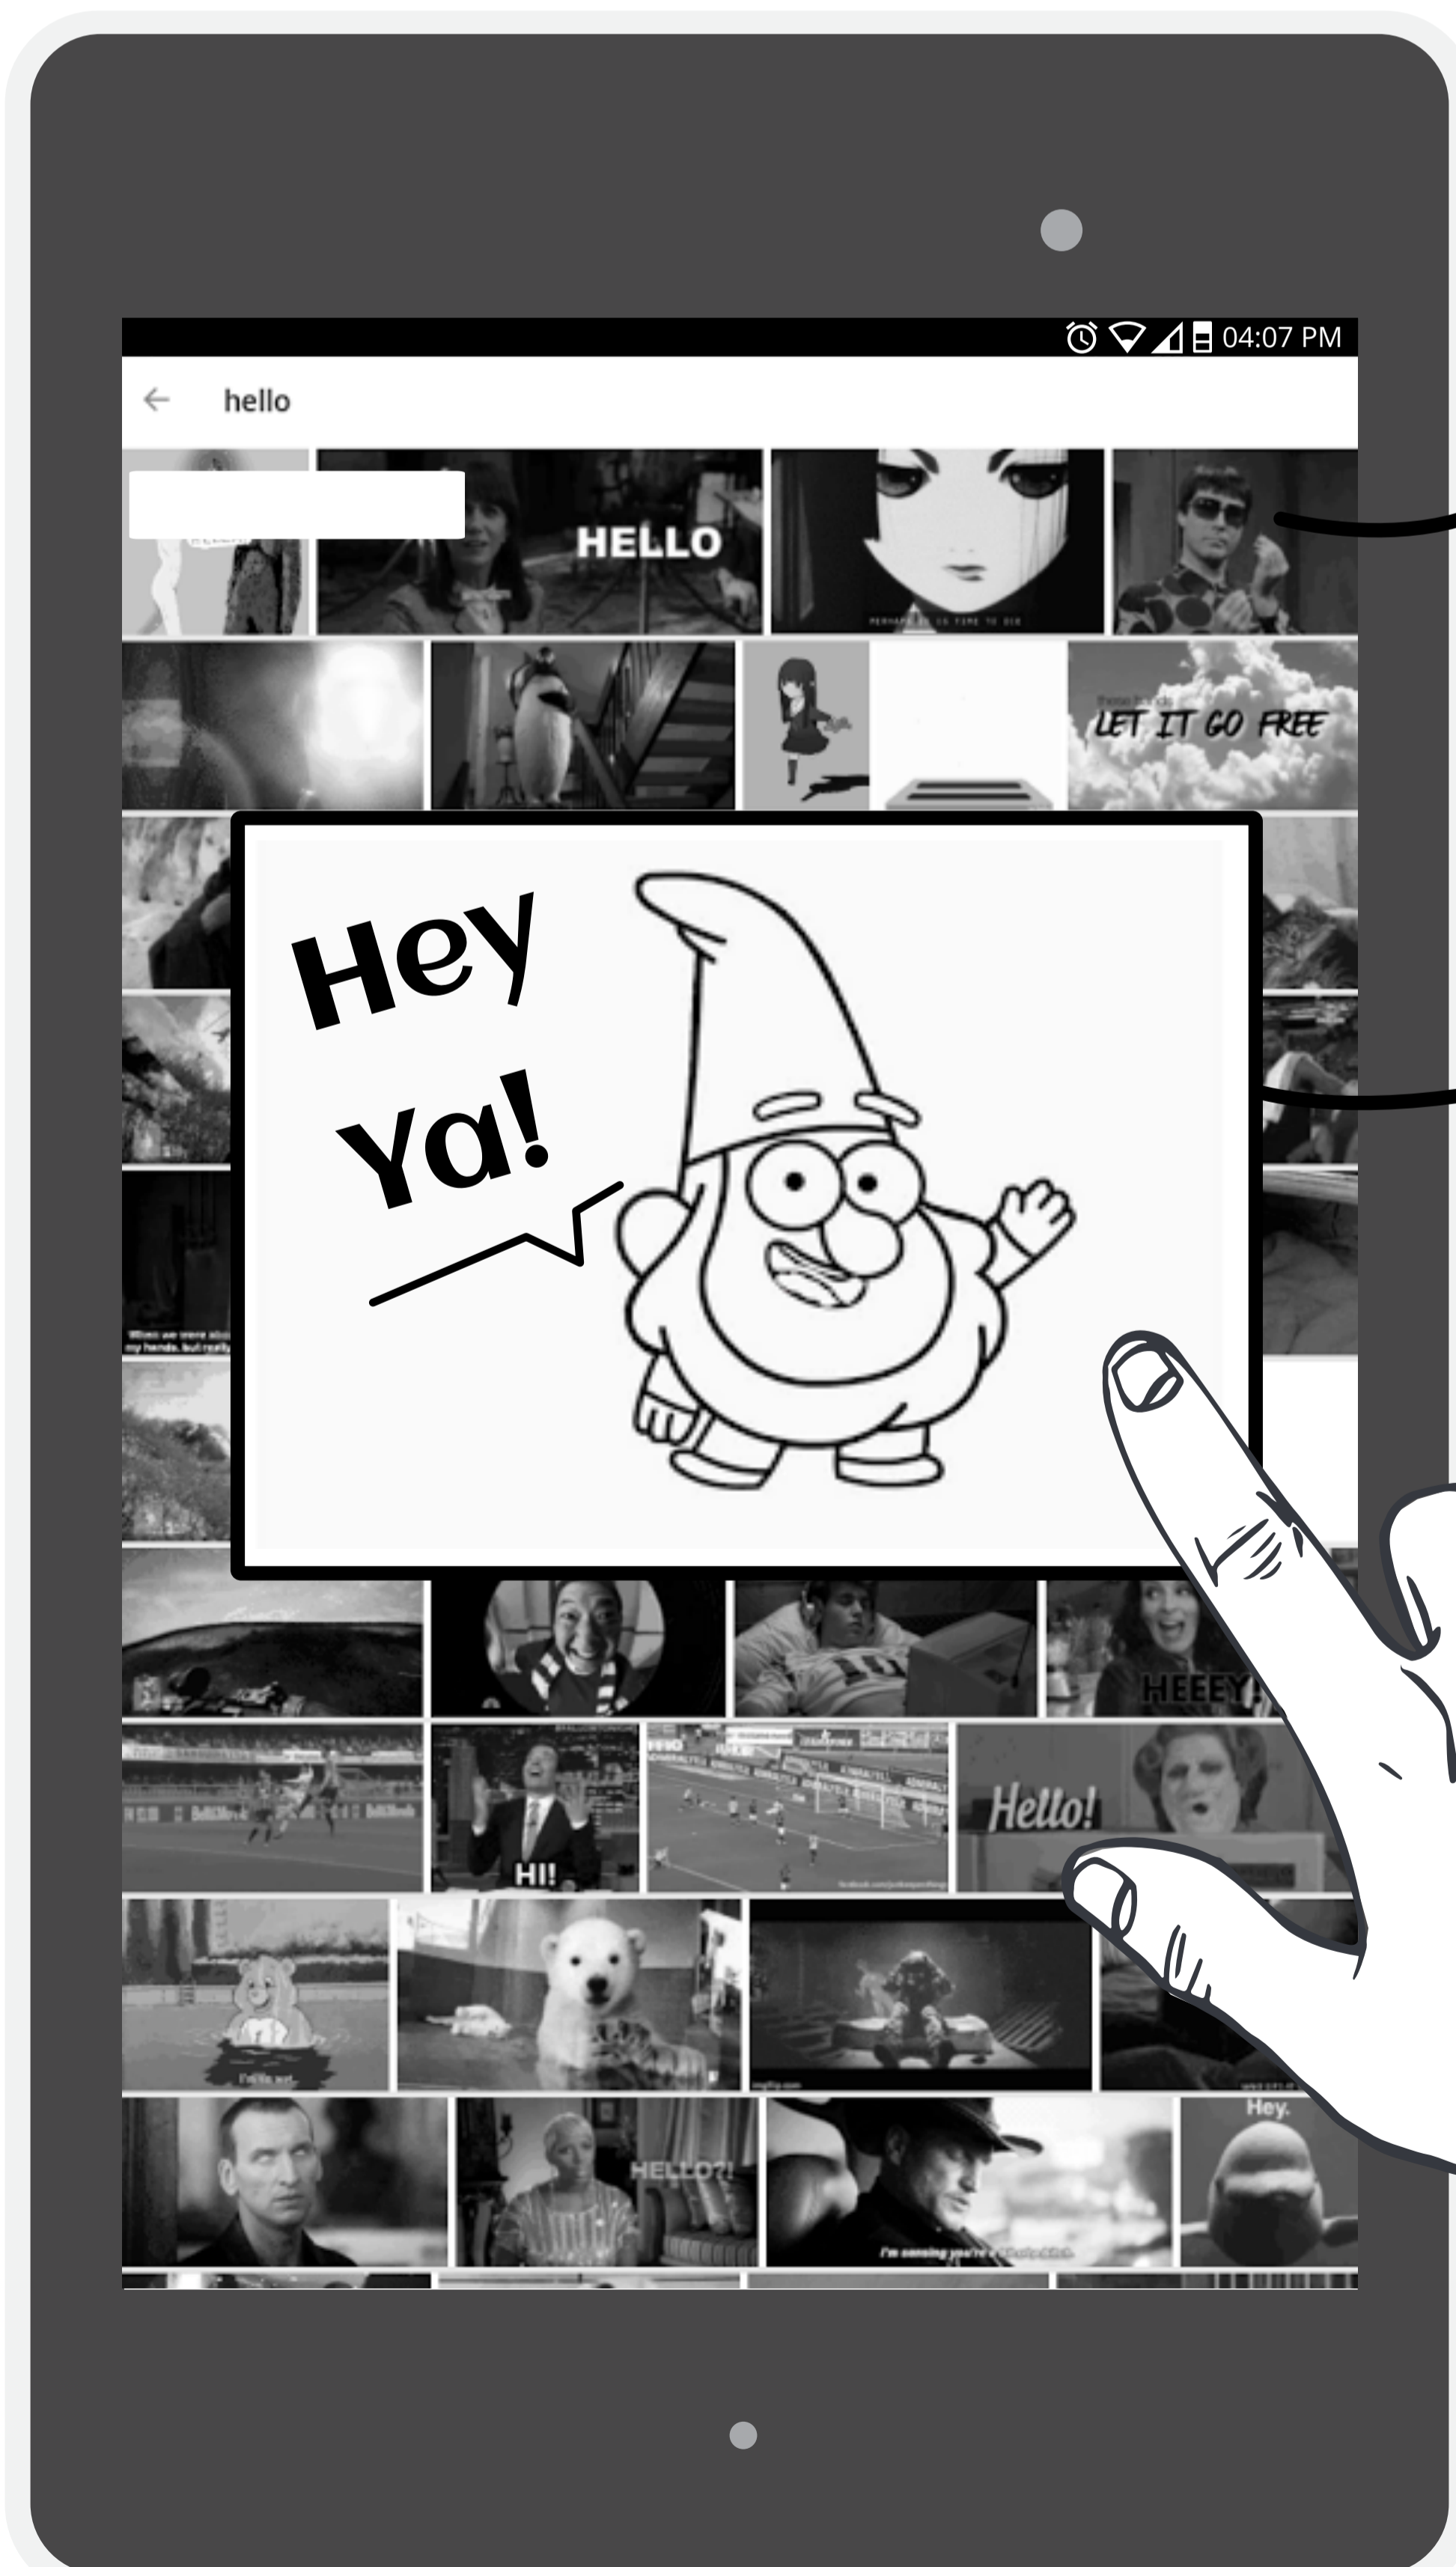

Task #1

Embed an animated gift into a tweet.

Tap to create a new message

Crete a message

Tap in "Gif" to add an animated gif

Tap and type on the search bar to find the gif that you want to include...

Default twitter's gif grid.

Results are shown in a very small format, you can't read the animated gifts.

Suggested change:

Tap and hold to see a preview of the gif, before choosing the one you want to use.

Credits

Gravity Falls Gnome by: www.kidsplaycolor.com
Finger: "Designed by Freepik.com"